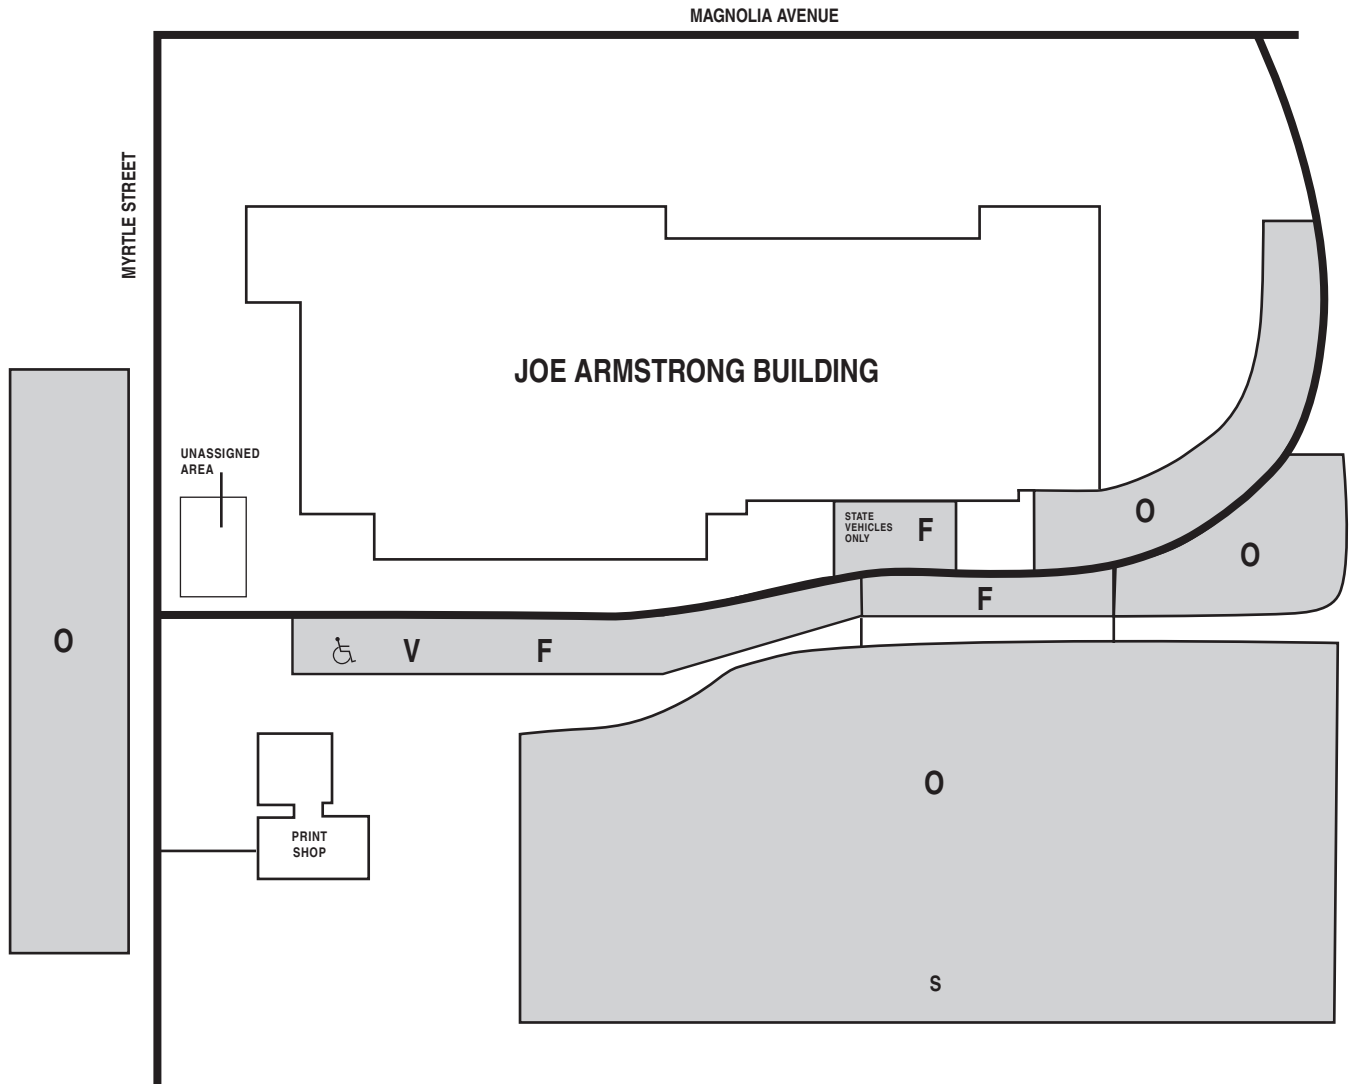

PELLISSIPPI STATE COMMUNITY COLLEGE

MAGNOLIA AVENUE CAMPUS 1610 E. Magnolia Avenue, Knoxville

- F** – Faculty/staff parking
- O** – Open parking
- V** – Visitor parking
30-minute limit
(No student parking anytime)
- Disabled parking
- S** – Tobacco use areas