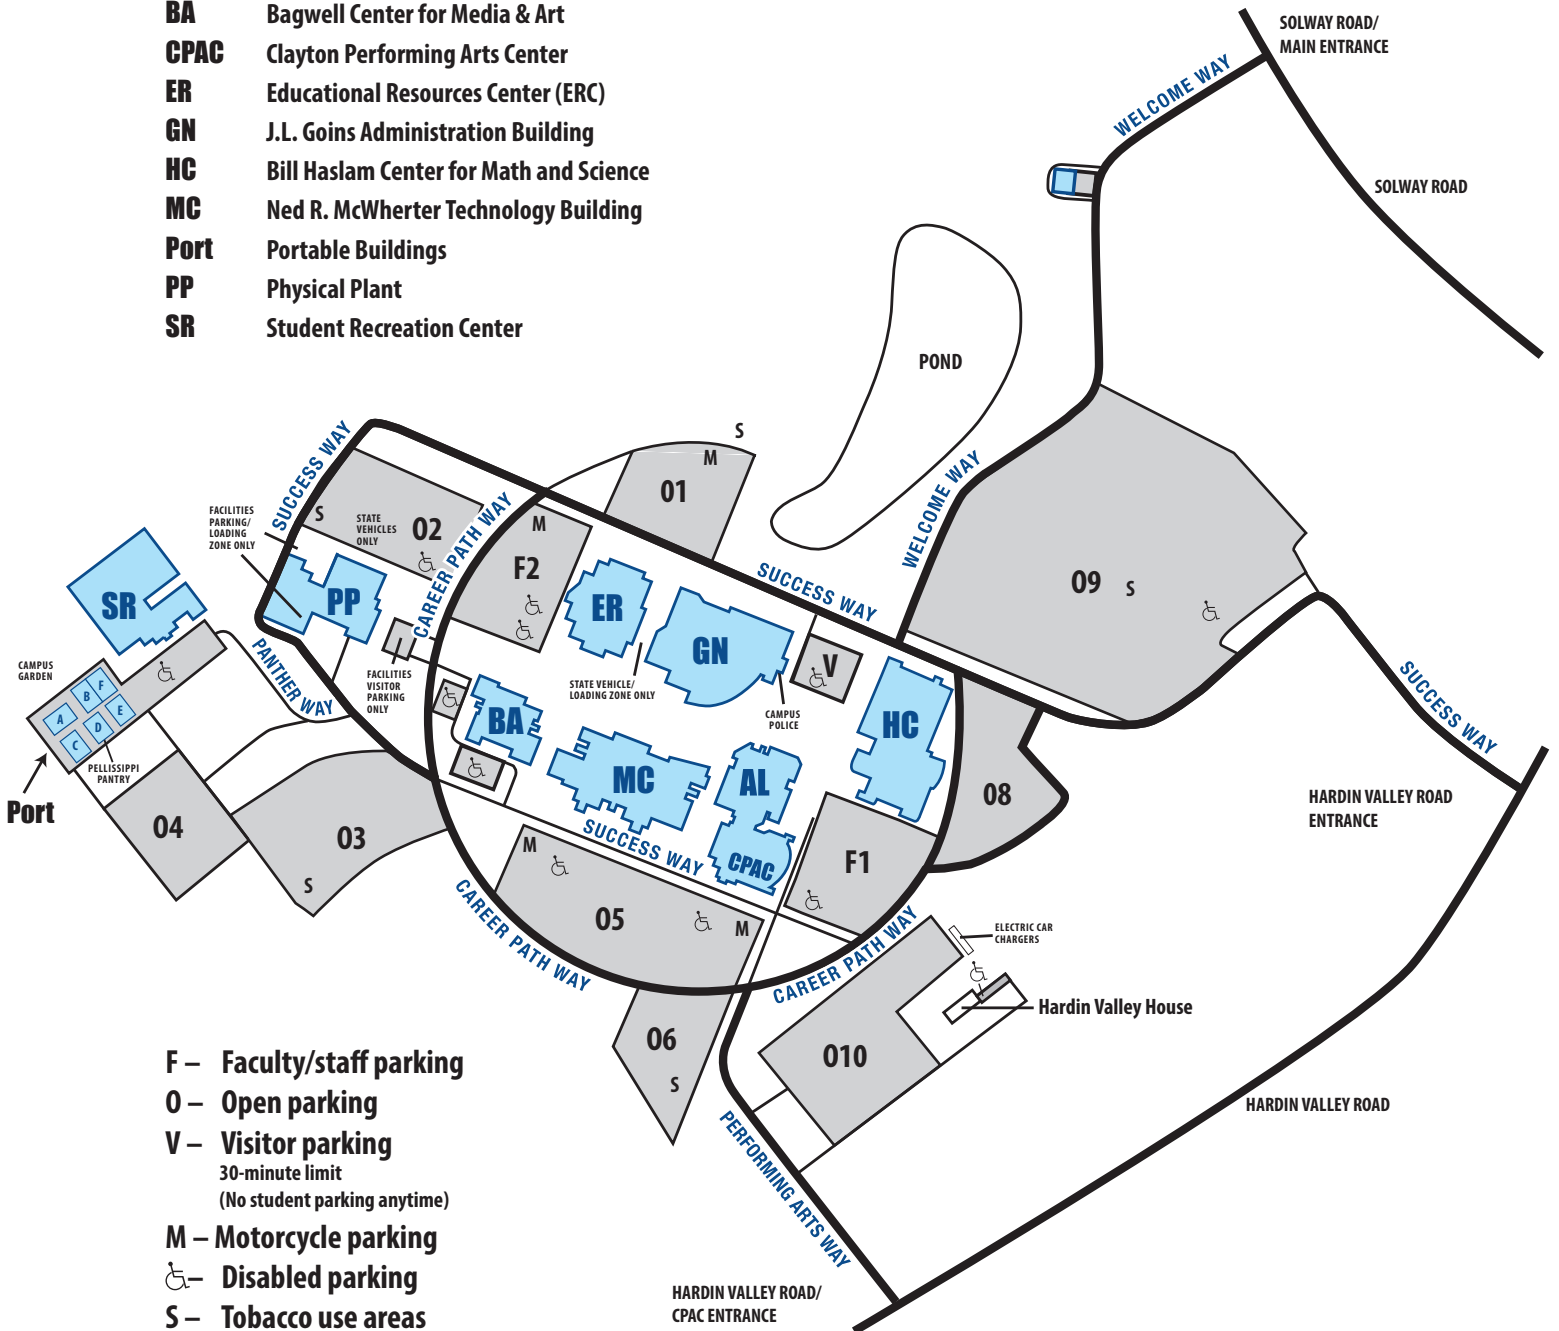

PELLISSIPPI STATE COMMUNITY COLLEGE

Hardin Valley Campus

10915 Hardin Valley Road, Knoxville

865.694.6400

- AL** Lamar Alexander Arts & Sciences Building
- BA** Bagwell Center for Media & Art
- CPAC** Clayton Performing Arts Center
- ER** Educational Resources Center (ERC)
- GN** J.L. Goins Administration Building
- HC** Bill Haslam Center for Math and Science
- MC** Ned R. McWherter Technology Building
- Port** Portable Buildings
- PP** Physical Plant
- SR** Student Recreation Center

- F** – Faculty/staff parking
- O** – Open parking
- V** – Visitor parking
30-minute limit
(No student parking anytime)
- M** – Motorcycle parking
- Disabled parking
- S** – Tobacco use areas